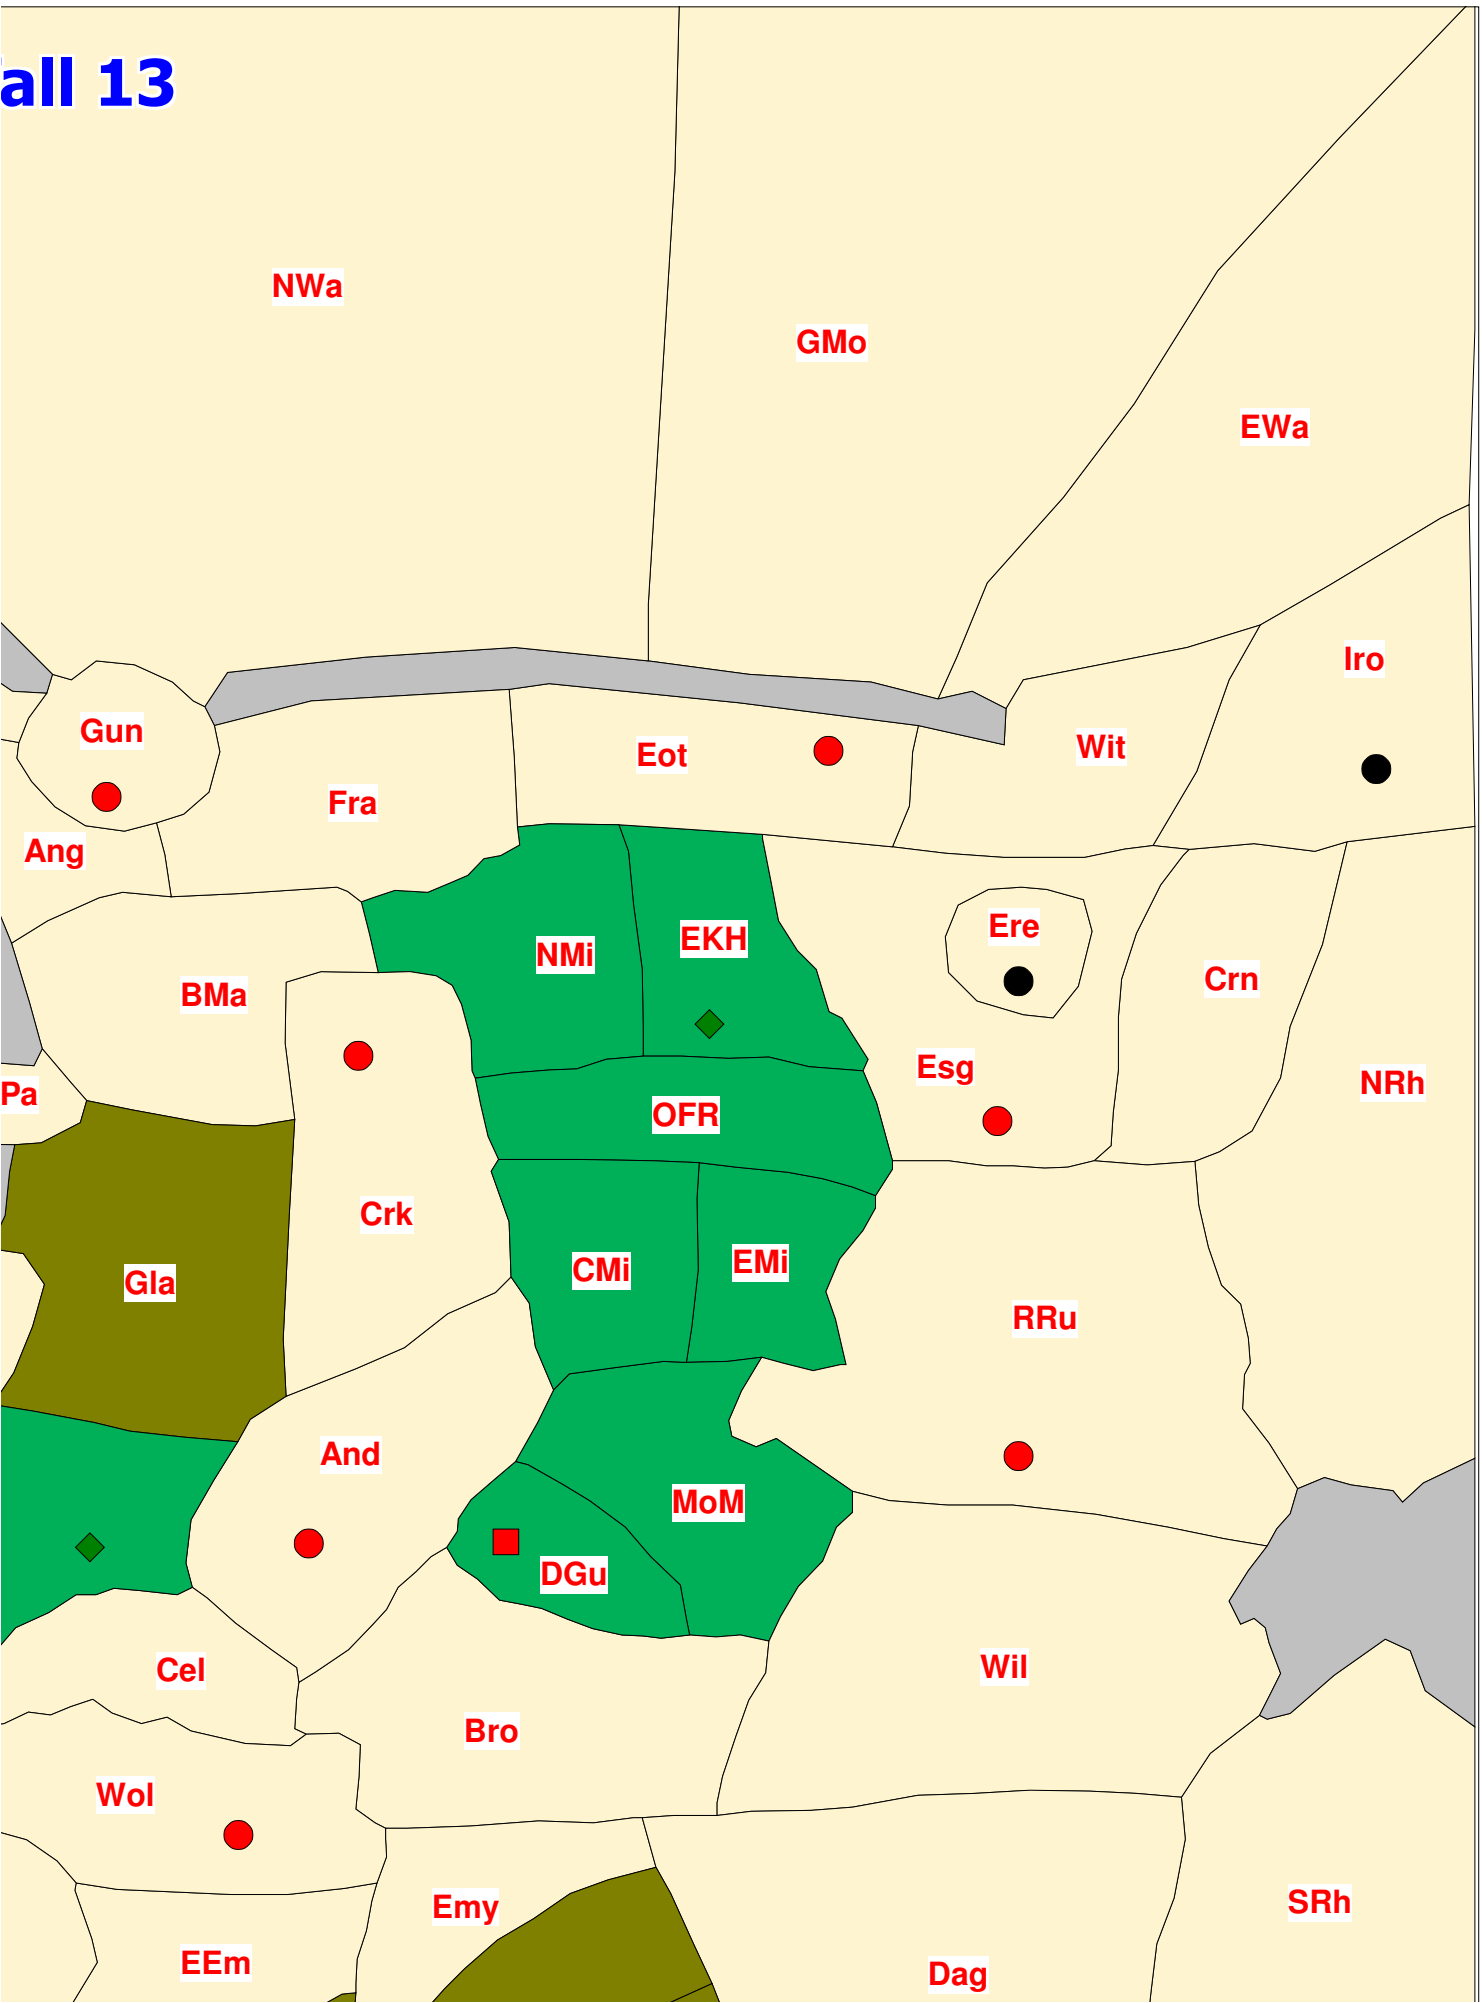

all 13

Downfall_SCs
by Type

- ✚ Dbl Fort
- ◆ Elf Fort
- Fortress
- Garrison
- Regular SC

DownFall Regions
by Type

- Forest
- Land
- Marsh
- Mountains
- River
- Water

Rules by by Iain Bowen. Map by Harold Reynolds, February 2008