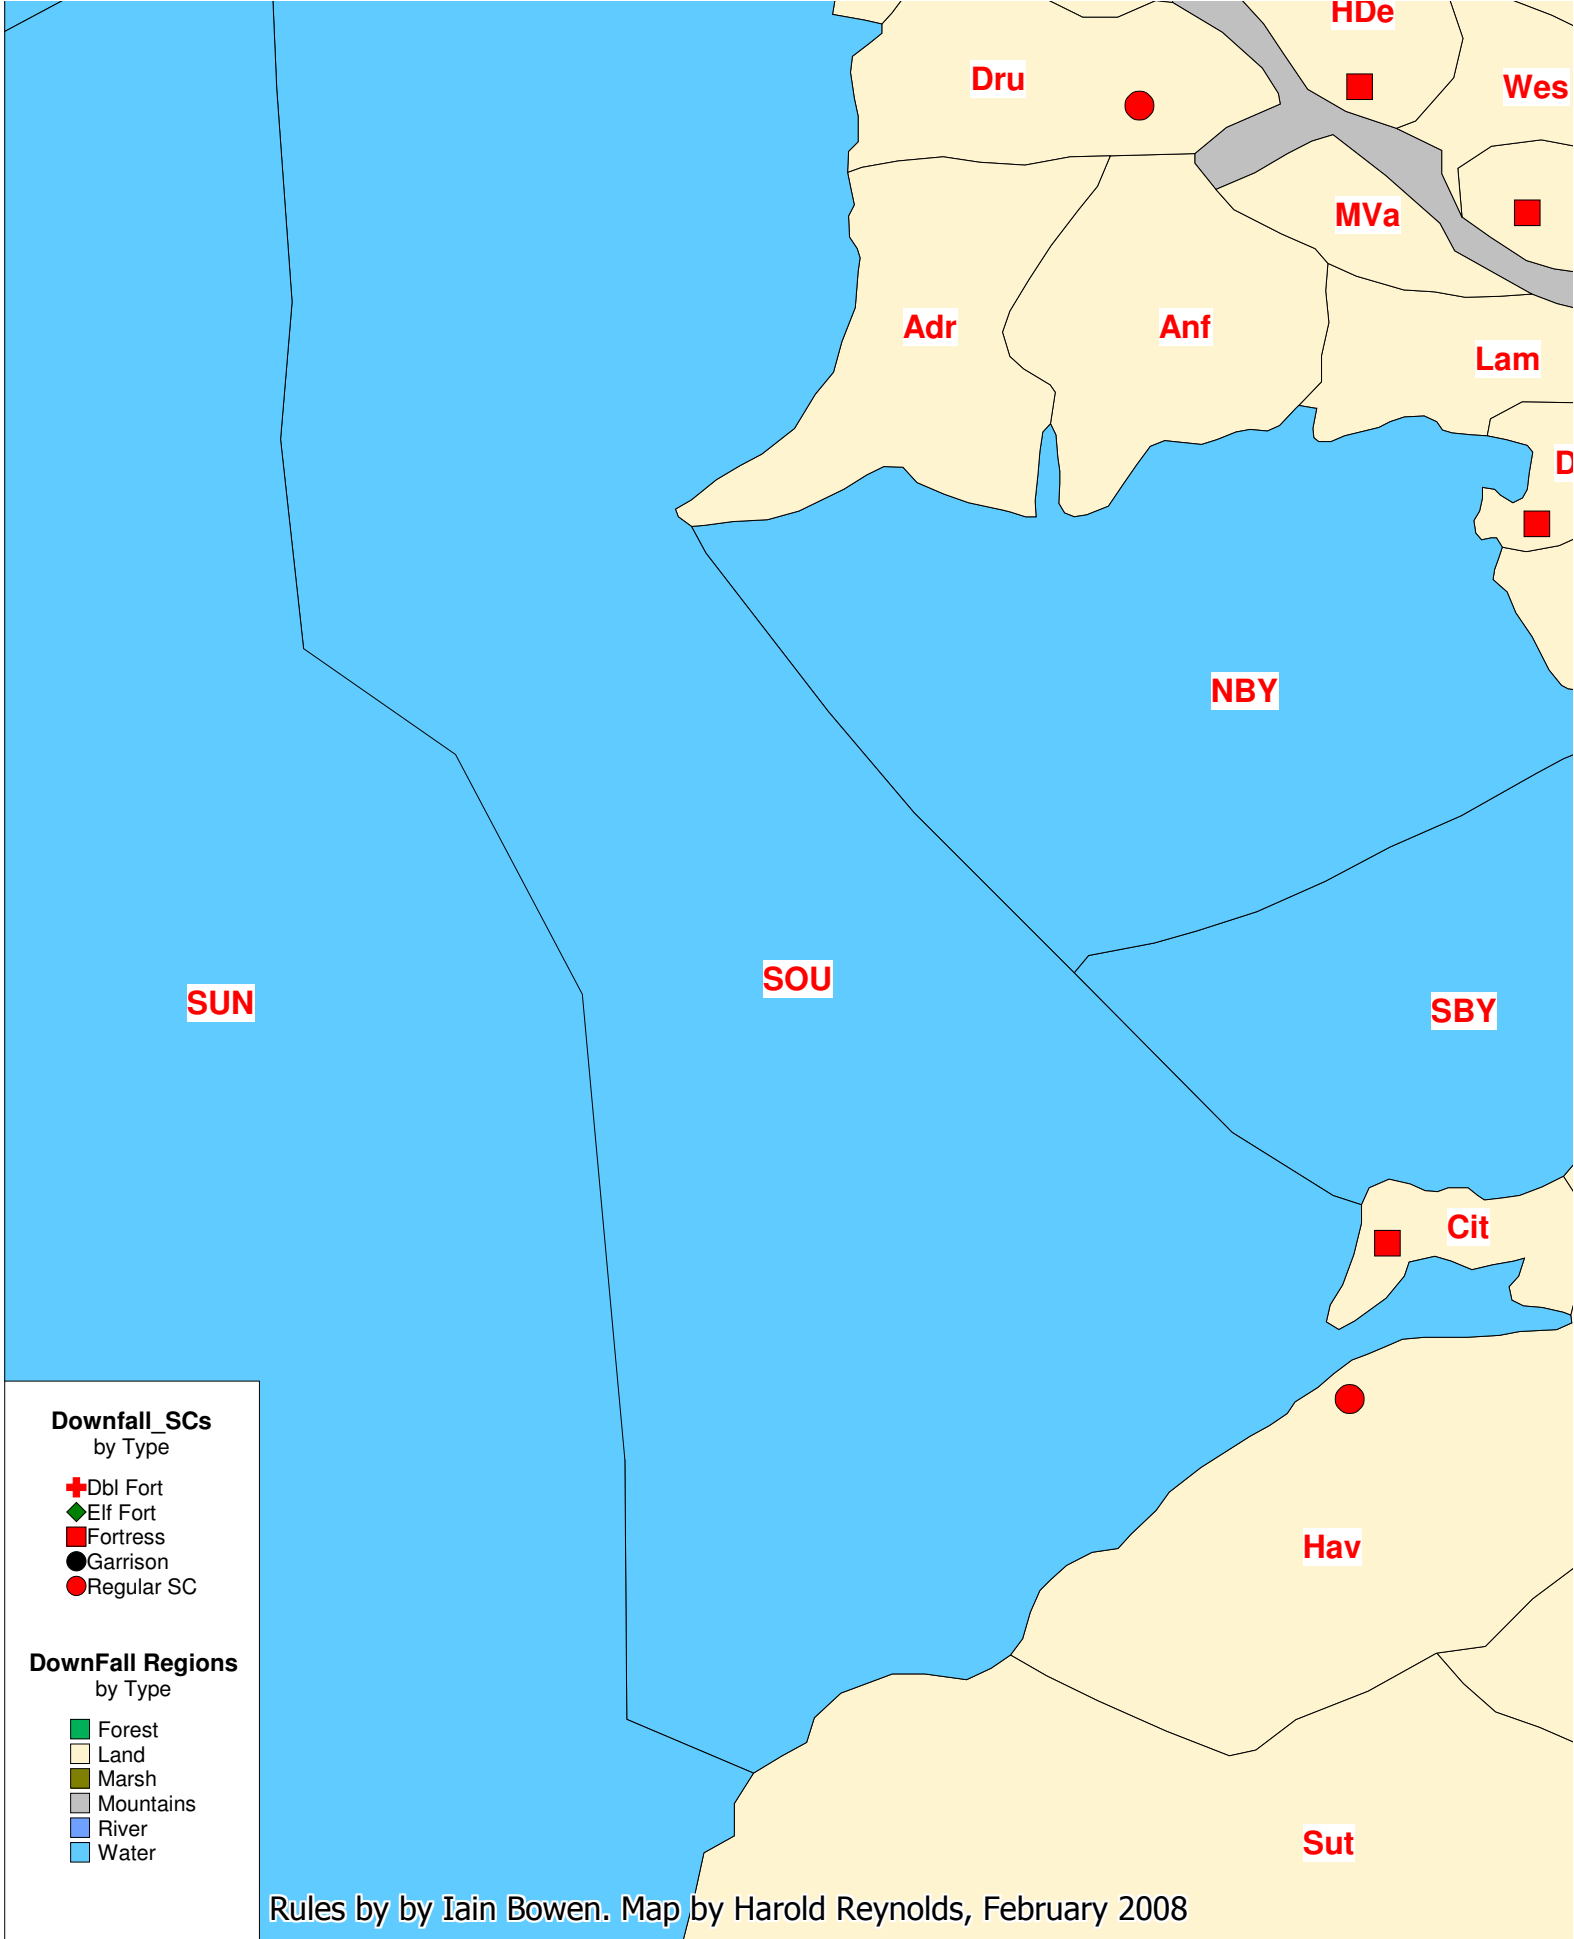

all 13

Downfall_SCs
by Type

- ✚ Dbl Fort
- ◆ Elf Fort
- Fortress
- Garrison
- Regular SC

DownFall Regions
by Type

- Forest
- Land
- Marsh
- Mountains
- River
- Water

Rules by by Iain Bowen. Map by Harold Reynolds, February 2008